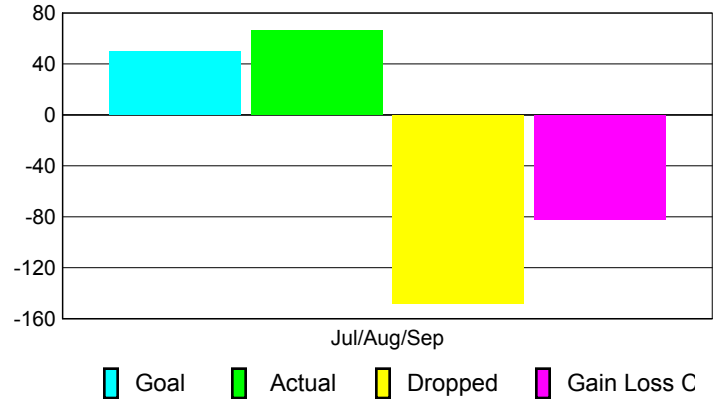

**Club Results 2010-2011**

Goal, New, Dropped, Gain/Loss

**MEMBERSHIP**

Membership Results  
2010-2011

Membership  
2009-2010

Month	Net Memb	Actual New	Actual Dropped	Gain/Loss of	Gain/Loss of
	Goal	Memb	Memb	Memb	Memb
Jul/Aug/Sep	50	66	-148	-82	-231
<b>Totals</b>	<b>50</b>	<b>66</b>	<b>-148</b>	<b>-82</b>	<b>-231</b>

**Membership Results 2010-2011**

Goal, New, Dropped, Gain/Loss

**Comparison of Club Gain/Loss**

Current Year Compared to the Previous Year

**Comparison of Membership Gain/Loss**

Current Year Compared to the Previous Year