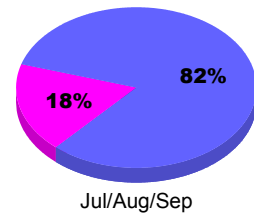

**Club Results 2010-2011**

Goal, New, Dropped, Gain/Loss

**MEMBERSHIP**

Membership Results  
2010-2011

Membership  
2009-2010

Month	Net Memb	Actual New	Actual Dropped	Gain/Loss of	Gain/Loss of
	Goal	Memb	Memb	Memb	Memb
Jul/Aug/Sep	50	66	-148	-82	-231
<b>Totals</b>	<b>50</b>	<b>66</b>	<b>-148</b>	<b>-82</b>	<b>-231</b>

**Membership Results 2010-2011**

Goal, New, Dropped, Gain/Loss

**Comparison of Club Gain/Loss**

Current Year Compared to the Previous Year

**Comparison of Membership Gain/Loss**

Current Year Compared to the Previous Year

**YTD Status Quo Clubs 2010-2011**

Status Quo Clubs Compared to Status Quo Members

**Gender Comparison 2010-2011**

Male Female